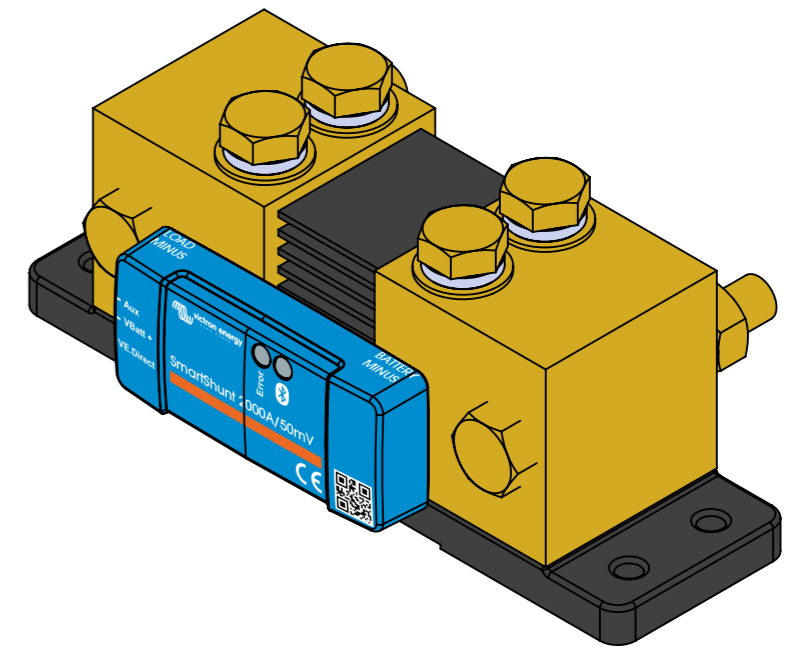

Dimension Drawing - Smart Shunt 2000A

SHU065220050

SmartShunt 2000A/50mV IP65

Dimensions in mm