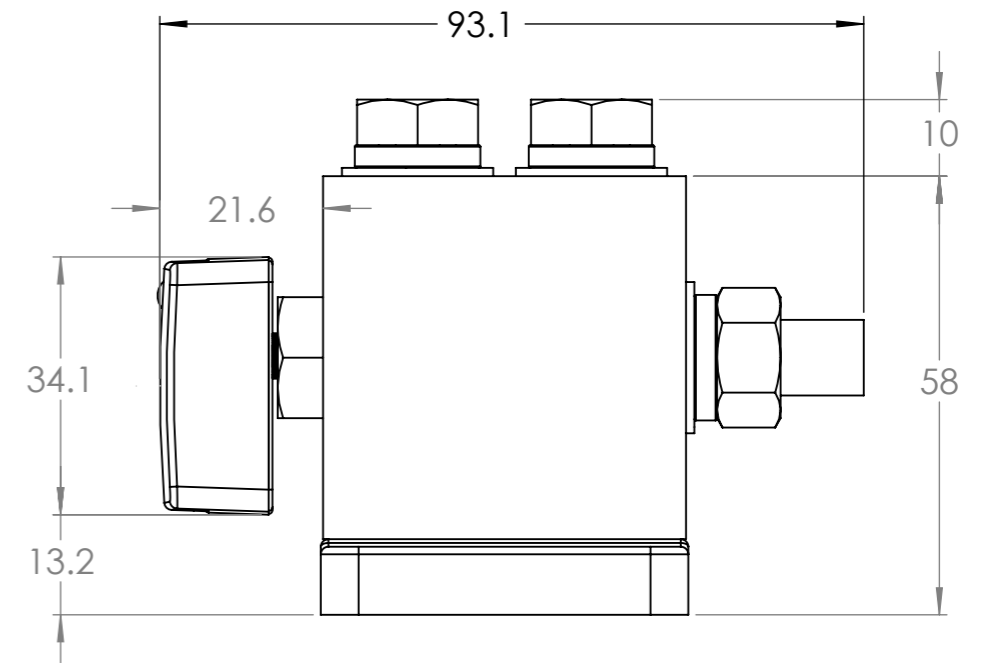

Dimension Drawing - Smart Shunt 2000A

SHU065220050

SmartShunt 2000A/50mV IP65

Dimensions in mm