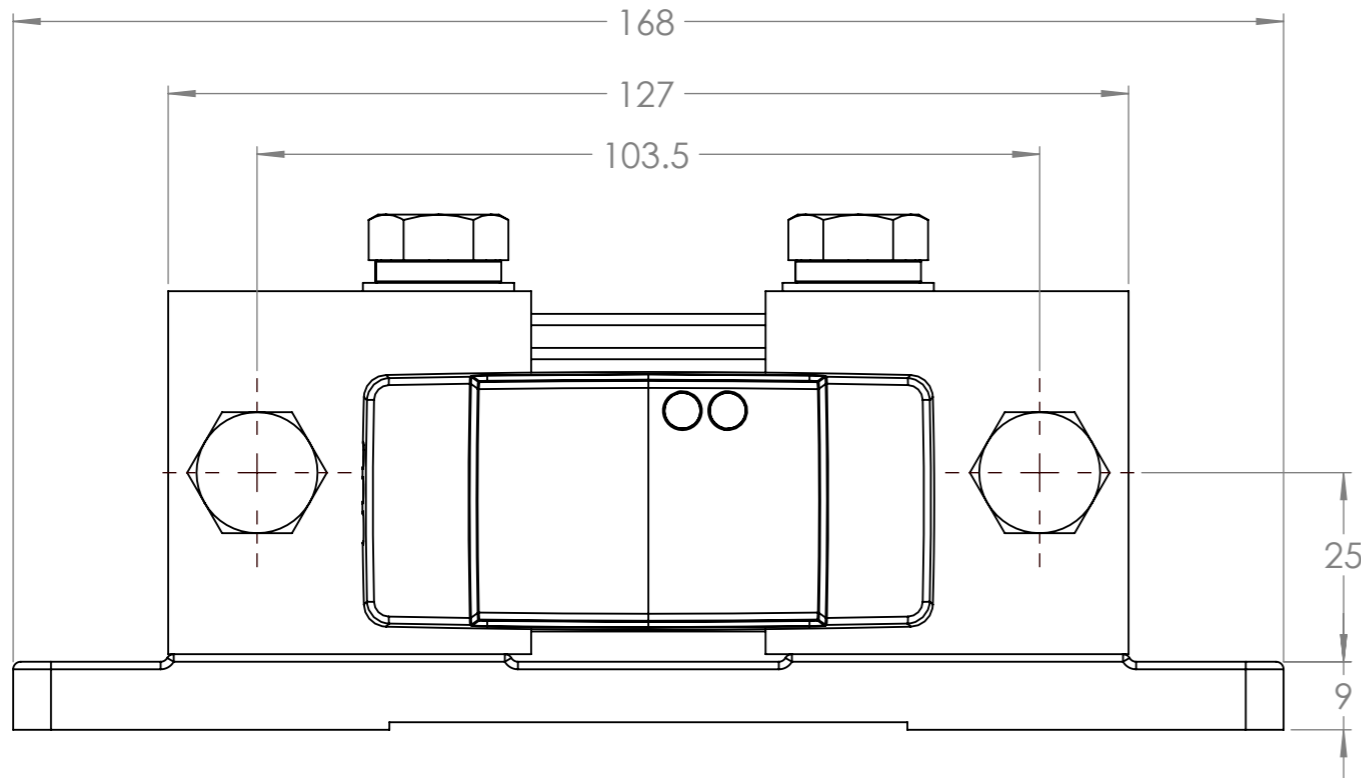

Dimension Drawing - Smart Shunt 2000A

SHU065220050

SmartShunt 2000A/50mV IP65

Dimensions in mm