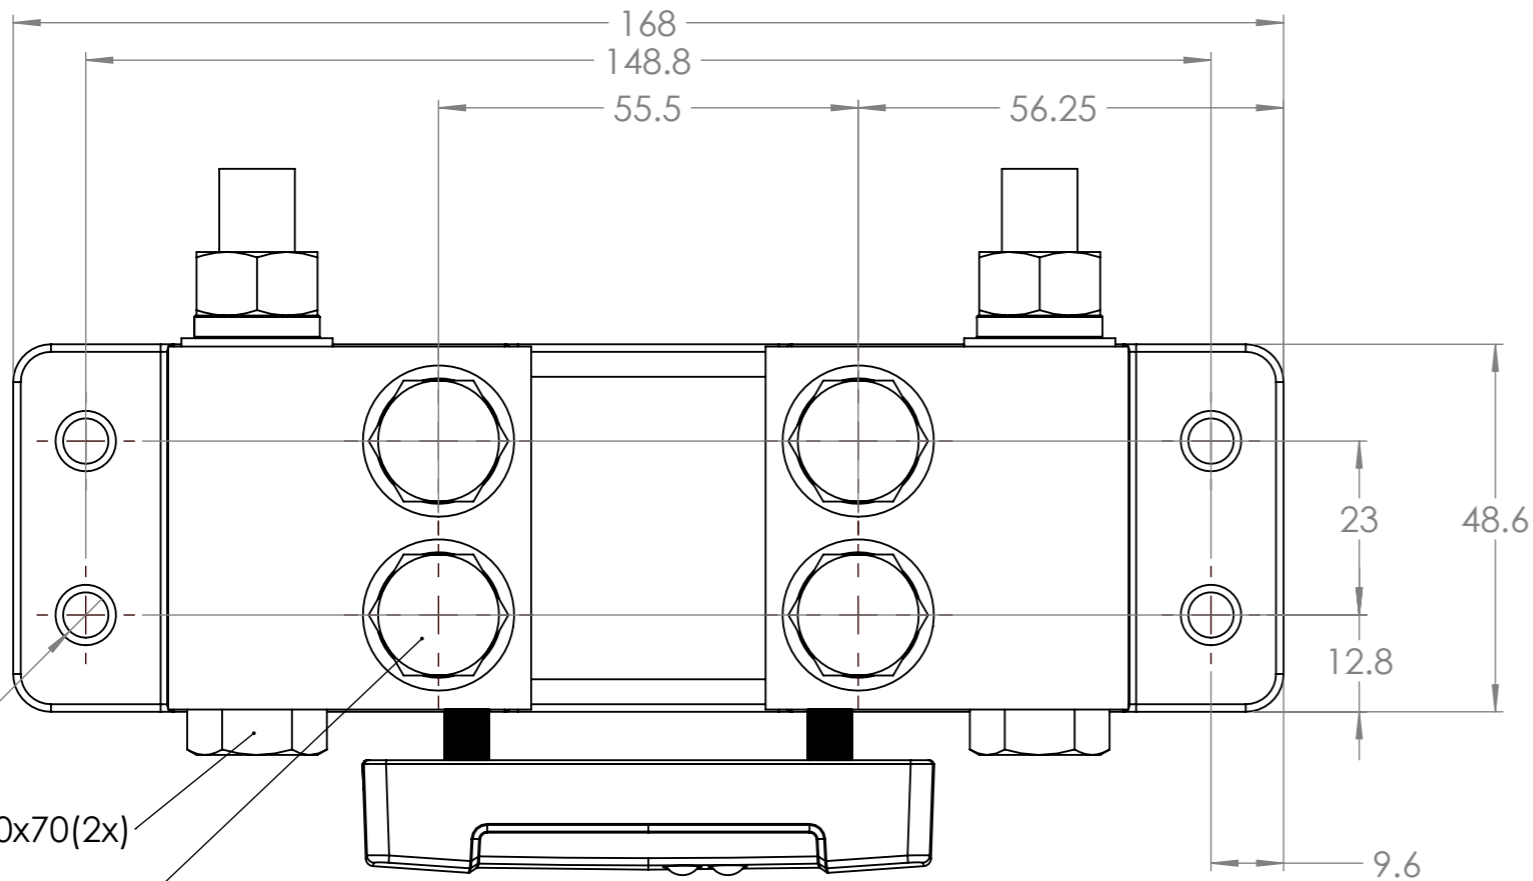

Dimension Drawing - Smart Shunt 2000A

SHU065220050

SmartShunt 2000A/50mV IP65

Dimensions in mm